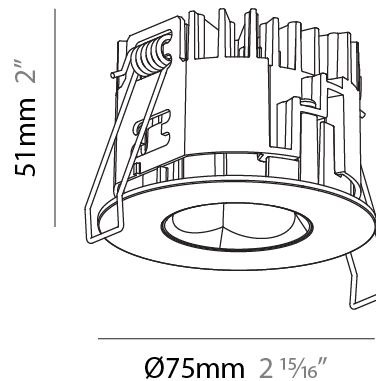

GENERAL

Series: Oiko Pro Round
Subseries: Oiko Pro Round Fixed
Partner: Prolicht
Division: Architectural
Installation: Recessed
Product Type: Downlight
Mounting Location: Ceiling
Light Distribution: Direct

PHYSICAL

Aperture Sizes - Downlights: 1"
Shape: Round
Diameter (mm): 75
Diameter (in): 2 15/16
Height (mm): 51
Height (in): 2
Ceiling Thickness (mm): 1 - 25
Ceiling Thickness (in): 1/16 - 1 3/16
Min. Recessing Depth (mm): 55
Min. Recessing Depth (in): 2 3/16
Diffuser: Lens Pack - Spread Lens / Linear Spread Lens / Honeycomb Louver
Fixture Finish: SSR / BKV / CWI / CRY / HAB / UFT / ITA / RUA / FTG / MYG / LOD / PUS / FRO / FUP / KIA / POP / BLS / SPG / MEY / GOH / CHC / COM / ABZ / JAG / OBR / MOS / ROR
Fixture Material: Aluminum Die Cast
Cut-out Measurements: 68mm / 2 11/16" Diameter

ELECTRICAL

Lamp Type: LED (Zhaga Standard)
Input Wattage (W): 14
Total Output Wattage (W): 12.7
Dimming: Dali Dimming
Driver Included: No
Driver Location: Recessed Housing
Driver Type: Constant Current - Universal (120Vac only for DALI driver)
Driver Class: Class 2
Input Voltage (V): 120 - 277
Constant Current (MA): 700

LED

Color Temperature (°K): 2700-6500 Tunable White
Max. Delivered Lumen (lm): 1240
Nominal Lumen (lm): 1460
CRI: >93 CRI
Lamp Life (hrs): 50000
Special LEDs offerings: Tunable White

OPTICAL

Reflector: 52
Adjustability: Fixed

RATINGS AND CERTIFICATIONS

Certified By: Certified for North American Standards
IP rating: IP20