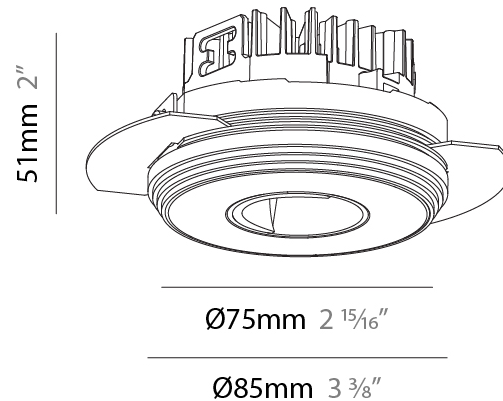

GENERAL

Series: Oiko Pro Round
Subseries: Oiko Pro Round Wallwash
Partner: Prolicht
Division: Architectural
Installation: Trimless
Product Type: Wallwash
Mounting Location: Ceiling
Light Distribution: Direct

PHYSICAL

Shape: Round
Diameter (mm): 75
Diameter (in): 2 ¹⁵/₁₆
Height (mm): 51
Height (in): 2
Ceiling Thickness (mm): 1 - 25
Ceiling Thickness (in): 1/16 - 1 3/16
Min. Recessing Depth (mm): 55
Min. Recessing Depth (in): 2 ³/₁₆
Fixture Finish: [SSR / BKV / CWI / CRV / HAB / UFT / ITA / RUA / FTG / MYG / LOD / PUS / FRO / FUP / KIA / POP / BLS / SPG / MEY / GOH / CHC / COM / ABZ / JAG / OBR / MOS / ROR](#)
Fixture Material: Aluminum Die Cast
Cut-out Measurements: 86mm / 3 3/8" Diameter

ELECTRICAL

Lamp Type: LED (Zhaga Standard)
Input Wattage (W): 14
Total Output Wattage (W): 12.7
Dimming: Dali Dimming
Driver Included: No
Driver Location: Recessed Housing
Driver Type: Constant Current - Universal (120Vac only for DALI driver)
Driver Class: Class 2
Input Voltage (V): 120 - 277
Constant Current (MA): 700

LED

Color Temperature (°K): 2700-6500 Tunable White
Max. Delivered Lumen (lm): 1040 - 1216
Nominal Lumen (lm): 1242 - 1460
CRI: >93 CRI
Lamp Life (hrs): 50000
Special LEDs offerings: Tunable White

OPTICAL

Adjustability: Fixed

RATINGS AND CERTIFICATIONS

Certified By: Certified for North American Standards
IP rating: IP20