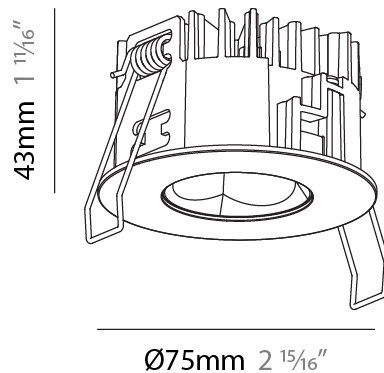

Series: Oiko Pro Round
Subseries: Oiko Pro Round Fixed
Partner: Prolicht
Division: Architectural
Installation: Recessed
Product Type: Downlight
Mounting Location: Ceiling
Light Distribution: Direct

PHYSICAL

Aperture Sizes - Downlights: 1"
Shape: Round
Diameter (mm): 75
Diameter (in): 2 15/16
Height (mm): 43
Height (in): 1 11/16
Ceiling Thickness (mm): 1 - 25
Ceiling Thickness (in): 1/16 - 1 3/16
Min. Recessing Depth (mm): 50
Min. Recessing Depth (in): 1 15/16
Diffuser: Lens Pack - Spread Lens / Linear Spread Lens / Honeycomb Louver
Fixture Finish: SSR / BKV / CWI / CRY / HAB / UFT / ITA / RUA / FTG / MYG / LOD / PUS / FRO / FUP / KIA / POP / BLS / SPG / MEY / GOH / CHC / COM / ABZ / JAG / OBR / MOS / ROR
Fixture Material: Aluminum Die Cast
Cut-out Measurements: 68mm / 2 11/16" Diameter

ELECTRICAL

Lamp Type: LED (Zhaga Standard)
Input Wattage (W): 14
Total Output Wattage (W): 12.7
Dimming: Dali Dimming
Driver Included: No
Driver Location: Recessed Housing
Driver Type: Constant Current - Universal (120Vac only for DALI driver)
Driver Class: Class 2
Input Voltage (V): 120 - 277
Constant Current (MA): 700

LED

Color Temperature (°K): 2700-6500 Tunable White
Max. Delivered Lumen (lm): 1381
Nominal Lumen (lm): 1460
CRI: >93 CRI
Lamp Life (hrs): 50000
Special LEDs offerings: Tunable White

OPTICAL

Reflector°: 62
Adjustability: Fixed

RATINGS AND CERTIFICATIONS

Certified By: Certified for North American Standards
IP rating: IP20