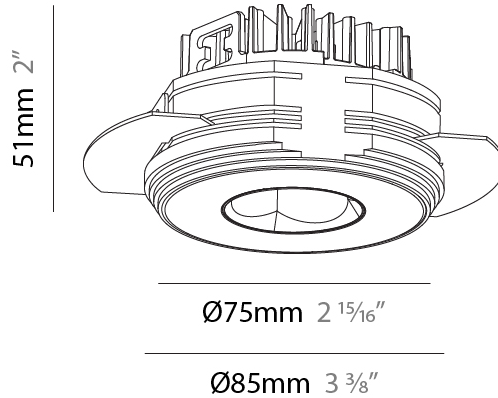

PHYSICAL

Aperture Sizes - Downlights: 1"
Shape: Round
Diameter (mm): 75
Diameter (in): 2 15/16
Height (mm): 51
Height (in): 2
Ceiling Thickness (mm): 10 / 12.5 / 15 / 25
Ceiling Thickness (in): 3/8 or 1/2 or 9/16 or 1
Min. Recessing Depth (mm): 55
Min. Recessing Depth (in): 2 3/16
Diffuser: Lens Pack - Spread Lens / Linear Spread Lens / Honeycomb Louver
Fixture Finish: SSR / BKV / CWI / CRY / HAB / UFT / ITA / RUA / FTG / MYG / LOD / PUS / FRO / FUP / KIA / POP / BLS / SPG / MEY / GOH / CHC / COM / ABZ / JAG / OBR / MOS / ROR
Fixture Material: Aluminum Die Cast
Cut-out Measurements: 86mm / 2 11/16" Diameter

ELECTRICAL

Lamp Type: LED (Zhaga Standard)
Input Wattage (W): 14
Total Output Wattage (W): 12.7
Dimming: Dali Dimming
Driver Included: No
Driver Location: Recessed Housing
Driver Type: Constant Current - Universal (120Vac only for DALI driver)
Driver Class: Class 2
Input Voltage (V): 120 - 277
Constant Current (MA): 700

LED

Color Temperature (°K): 2700-6500 Tunable White
Max. Delivered Lumen (lm): 1240
Nominal Lumen (lm): 1460
CRI: >90 CRI
Lamp Life (hrs): 50000
Special LEDs offerings: Tunable White

OPTICAL

Reflector: 52
Adjustability: Fixed

RATINGS AND CERTIFICATIONS

Certified By: Certified for North American Standards
IP rating: IP20