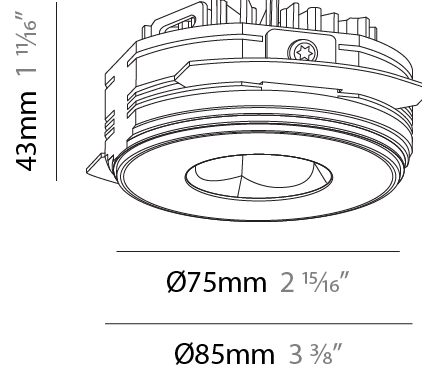

PHYSICAL

Aperture Sizes - Downlights: 1"
Shape: Round
Diameter (mm): 75
Diameter (in): 2 15/16
Height (mm): 43
Height (in): 1 11/16
Ceiling Thickness (mm): 10 / 12.5 / 15 / 25
Ceiling Thickness (in): 3/8 or 1/2 or 9/16 or 1
Min. Recessing Depth (mm): 50
Min. Recessing Depth (in): 1 15/16
Diffuser: Lens Pack - Spread Lens / Linear Spread Lens / Honeycomb Louver
Fixture Finish: SSR / BKV / CWI / CRY / HAB / UFT / ITA / RUA / FTG / MYG / LOD / PUS / FRO / FUP / KIA / POP / BLS / SPG / MEY / GOH / CHC / COM / ABZ / JAG / OBR / MOS / ROR
Fixture Material: Aluminum Die Cast
Cut-out Measurements: 86mm / 2 11/16" Diameter

ELECTRICAL

Lamp Type: LED (Zhaga Standard)
Input Wattage (W): 14
Total Output Wattage (W): 12.7
Dimming: Dali Dimming
Driver Included: No
Driver Location: Recessed Housing
Driver Type: Constant Current - Universal (120Vac only for DALI driver)
Driver Class: Class 2
Input Voltage (V): 120 - 277
Constant Current (MA): 700

LED

Color Temperature (°K): 2700-6500 Tunable White
Max. Delivered Lumen (lm): 1381
Nominal Lumen (lm): 1460
CRI: >90 CRI
Lamp Life (hrs): 50000
Special LEDs offerings: Tunable White

OPTICAL

Reflector°: 62
Adjustability: Fixed

RATINGS AND CERTIFICATIONS

Certified By: Certified for North American Standards
IP rating: IP20