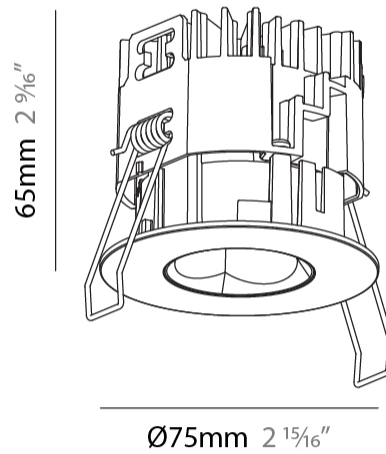

Series: Oiko Pro Round
Subseries: Oiko Pro Round Fixed
Partner: Prolicht
Division: Architectural
Installation: Recessed
Product Type: Downlight
Mounting Location: Ceiling
Light Distribution: Direct

PHYSICAL

Aperture Sizes - Downlights: 1"
Shape: Round
Diameter (mm): 75
Diameter (in): 2 ¹⁵/₁₆"
Height (mm): 65
Height (in): 2 ⁹/₁₆"
Ceiling Thickness (mm): 1 - 25
Ceiling Thickness (in): 1/16 - 1 3/16
Min. Recessing Depth (mm): 70
Min. Recessing Depth (in): 2 ³/₄"
Diffuser: Lens Pack - Spread Lens / Linear Spread Lens / Honeycomb Louver
Fixture Finish: SSR / BKV / CWI / CRY / HAB / UFT / ITA / RUA / FTG / MYG / LOD / PUS / FRO / FUP / KIA / POP / BLS / SPG / MEY / GOH / CHC / COM / ABZ / JAG / OBR / MOS / ROR
Fixture Material: Aluminum Die Cast
Cut-out Measurements: 68mm / 2 11/16" Diameter

ELECTRICAL

Lamp Type: LED (Zhaga Standard)
Input Wattage (W): 14
Total Output Wattage (W): 12.7
Dimming: Dali Dimming
Driver Included: No
Driver Location: Recessed Housing
Driver Type: Constant Current - Universal (120Vac only for DALI driver)
Driver Class: Class 2
Input Voltage (V): 120 - 277
Constant Current (MA): 700

LED

Color Temperature (°K): 2700-6500 Tunable White
Max. Delivered Lumen (lm): 1129
Nominal Lumen (lm): 1460
CRI: >93 CRI
Lamp Life (hrs): 50000
Special LEDs offerings: Tunable White

OPTICAL

Reflector°: 36
Adjustability: Fixed

RATINGS AND CERTIFICATIONS

Certified By: Certified for North American Standards
IP rating: IP20