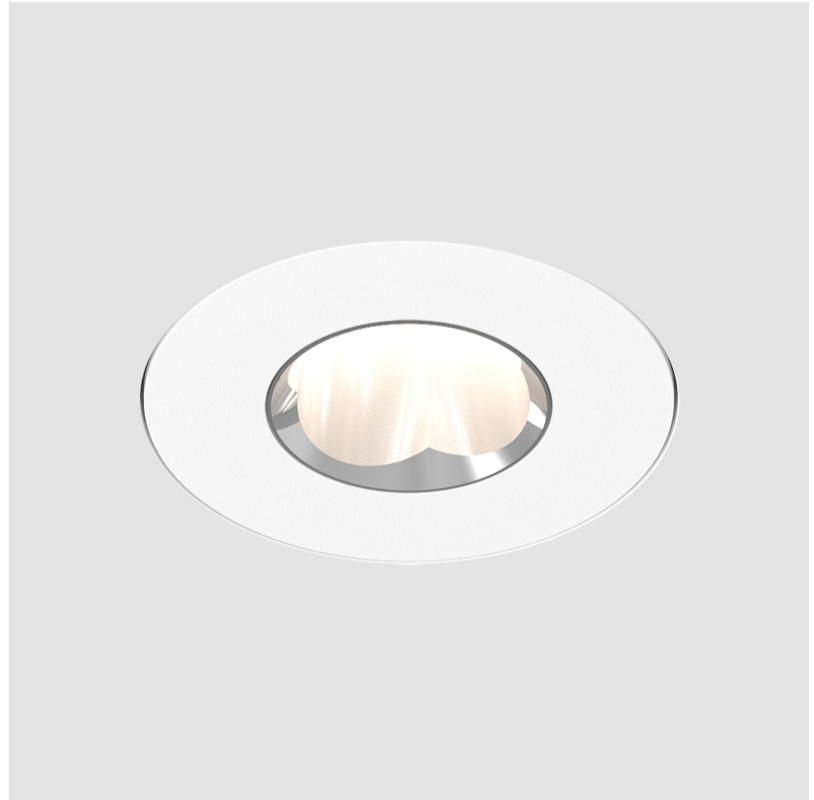

PHYSICAL

Aperture Sizes - Downlights: 1"
Shape: Round
Diameter (mm): 75
Diameter (in): 2 15/16
Height (mm): 43
Height (in): 1 11/16
Ceiling Thickness (mm): 10 / 12.5 / 15 / 25
Ceiling Thickness (in): 3/8 or 1/2 or 9/16 or 1
Min. Recessing Depth (mm): 50
Min. Recessing Depth (in): 1 15/16
Diffuser: Lens Pack - Spread Lens / Linear Spread Lens / Honeycomb Louver
Fixture Finish: SSR / BKV / CWI / CRY / HAB / UFT / ITA / RUA / FTG / MYG / LOD / PUS / FRO / FUP / KIA / POP / BLS / SPG / MEY / GOH / CHC / COM / ABZ / JAG / OBR / MOS / ROR
Fixture Material: Aluminum Die Cast
Cut-out Measurements: 86mm / 2 11/16" Diameter

ELECTRICAL

Lamp Type: LED (Zhaga Standard)
Input Wattage (W): 14
Total Output Wattage (W): 12.7
Dimming: Dali Dimming
Driver Included: No
Driver Location: Recessed Housing
Driver Type: Constant Current - Universal (120Vac only for DALI driver)
Driver Class: Class 2
Input Voltage (V): 120 - 277
Constant Current (MA): 700

LED

Color Temperature (°K): 2700-6500 Tunable White
Max. Delivered Lumen (lm): 1381
Nominal Lumen (lm): 1460
CRI: >90 CRI
Lamp Life (hrs): 50000
Special LEDs offerings: Tunable White

OPTICAL

Reflector°: 62
Adjustability: Fixed

RATINGS AND CERTIFICATIONS

Certified By: Certified for North American Standards
IP rating: IP20